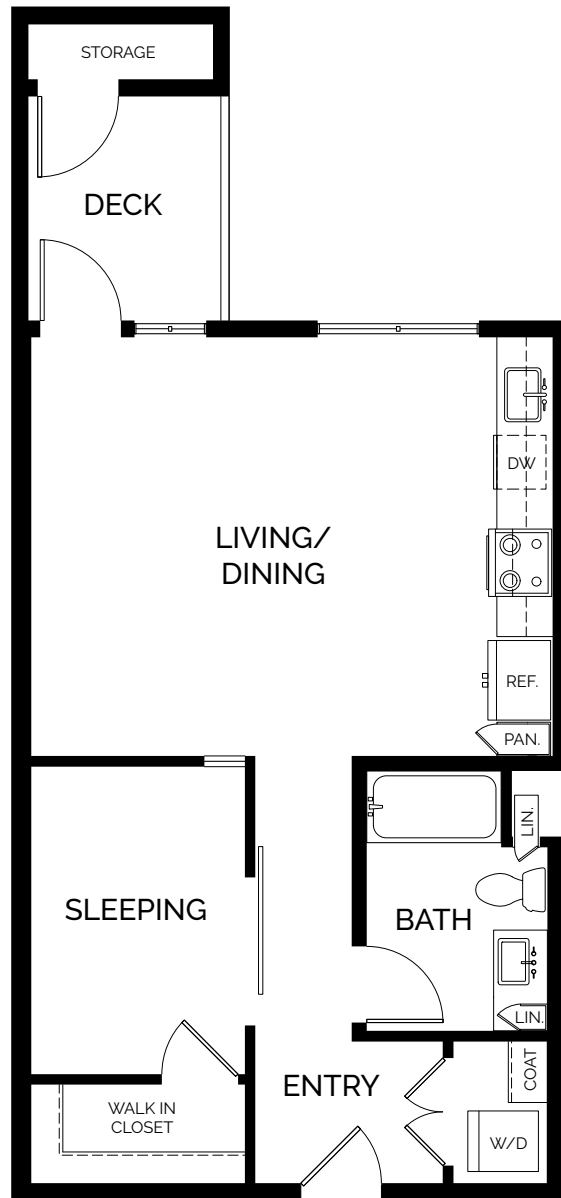

PLAN S1

Jr. 1 Bedroom / 1 Bath
Approx. 674 sq. ft.

ENCORE

All floorplans are for representation only. Dimensions may vary. Not all features are available in every home.

855 Veterans Boulevard
Redwood City, CA