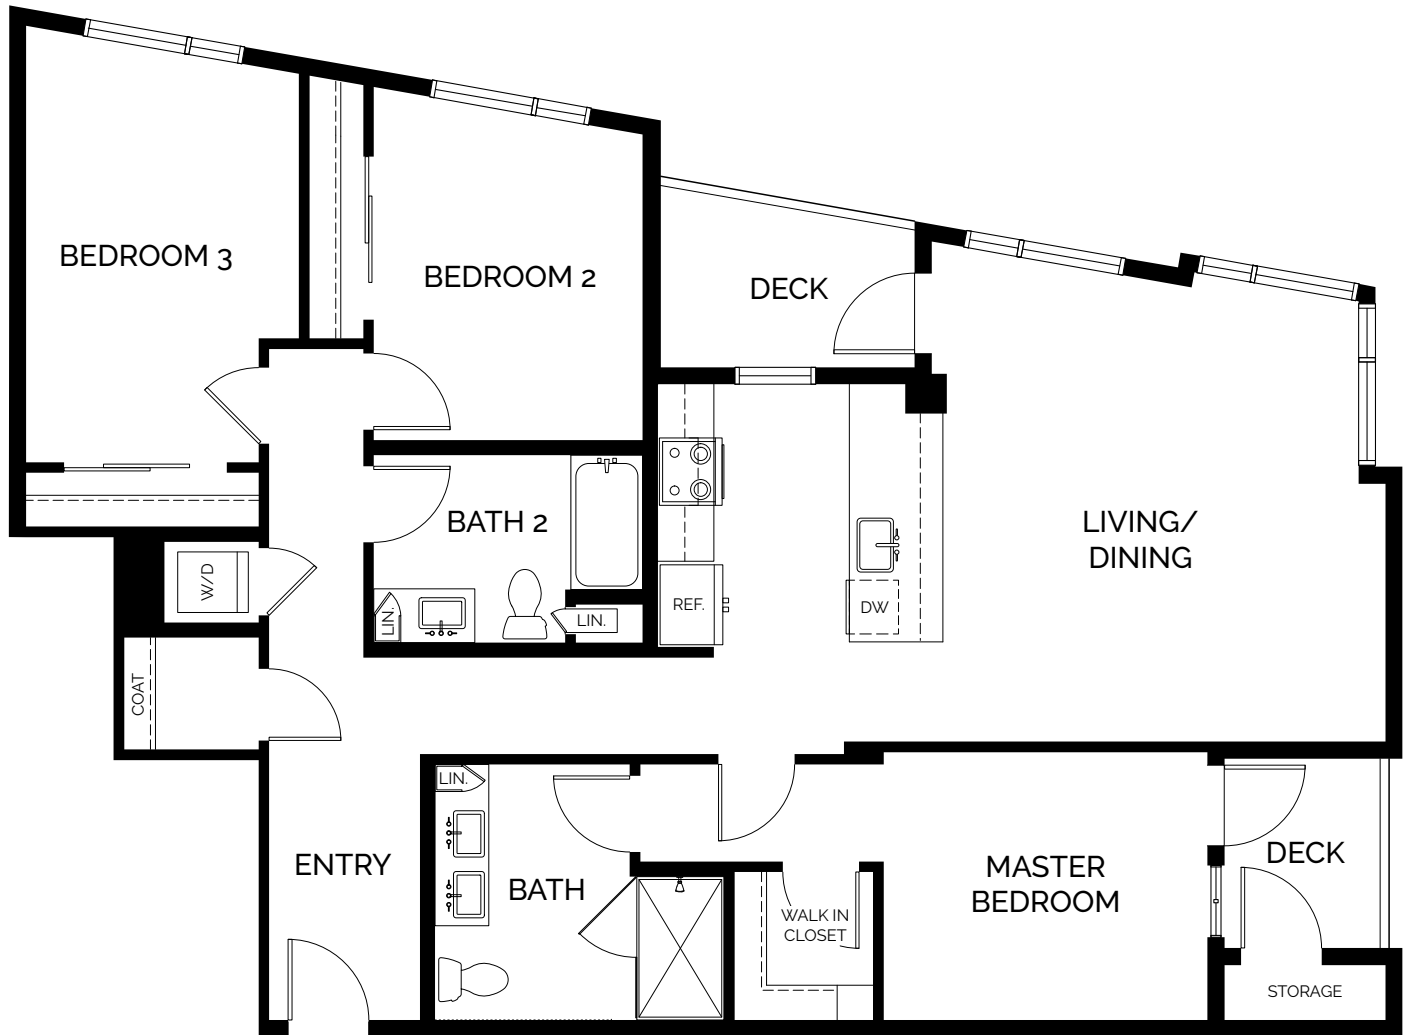

PLAN C1

3 Bedroom / 2 Bath
Approx. 1,422 sq. ft.

ENCORE

All floorplans are for representation only. Dimensions may vary. Not all features are available in every home.

855 Veterans Boulevard
Redwood City, CA