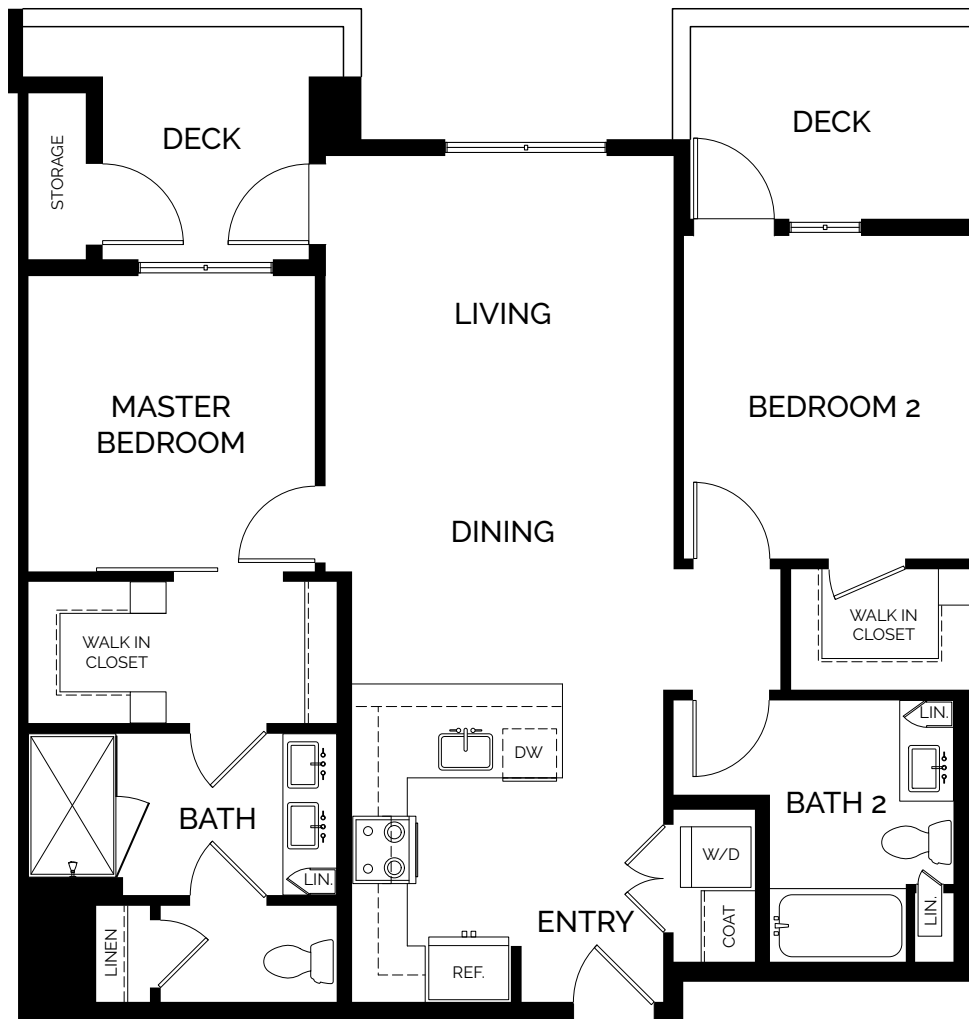

PLAN B6

2 Bedroom / 2 Bath
Approx. 1,073 sq. ft.

ENCORE

All floorplans are for representation only. Dimensions may vary. Not all features are available in every home.

855 Veterans Boulevard
Redwood City, CA

650-474-0400
EncoreRWC.com