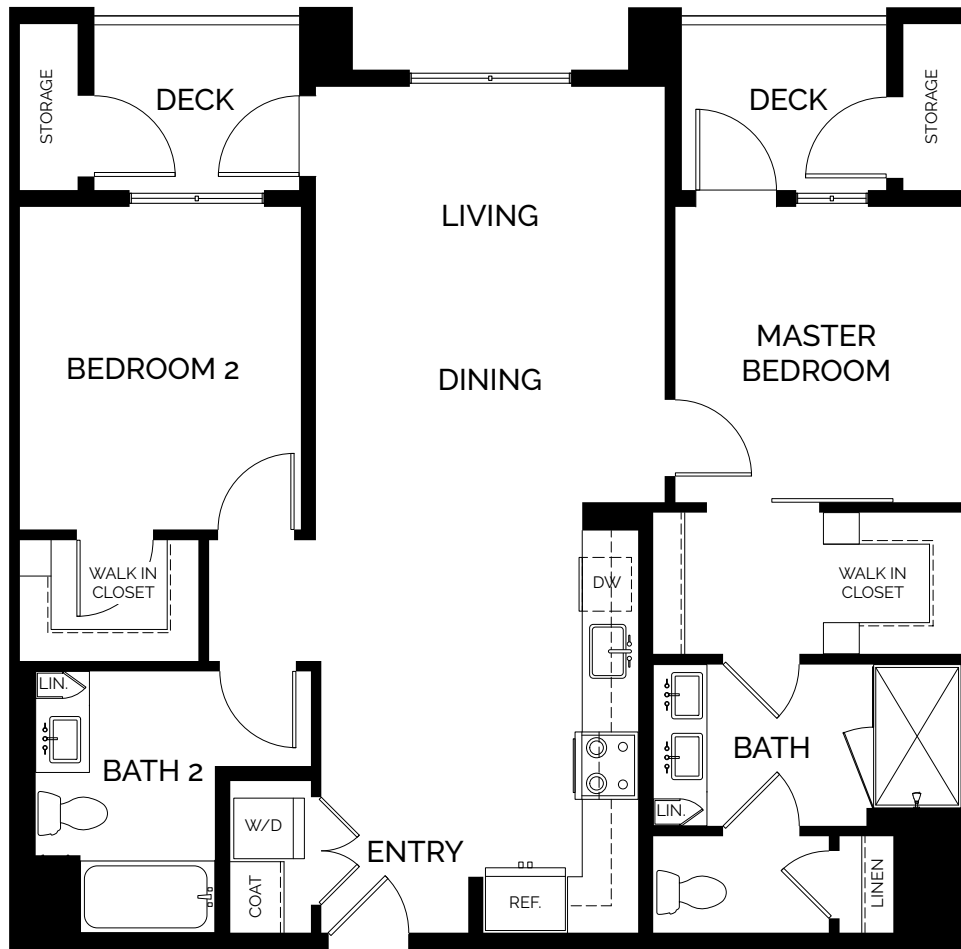

PLAN B5

2 Bedroom / 2 Bath
Approx. 1,110 sq. ft.

ENCORE

All floorplans are for representation only. Dimensions may vary. Not all features are available in every home.

855 Veterans Boulevard
Redwood City, CA