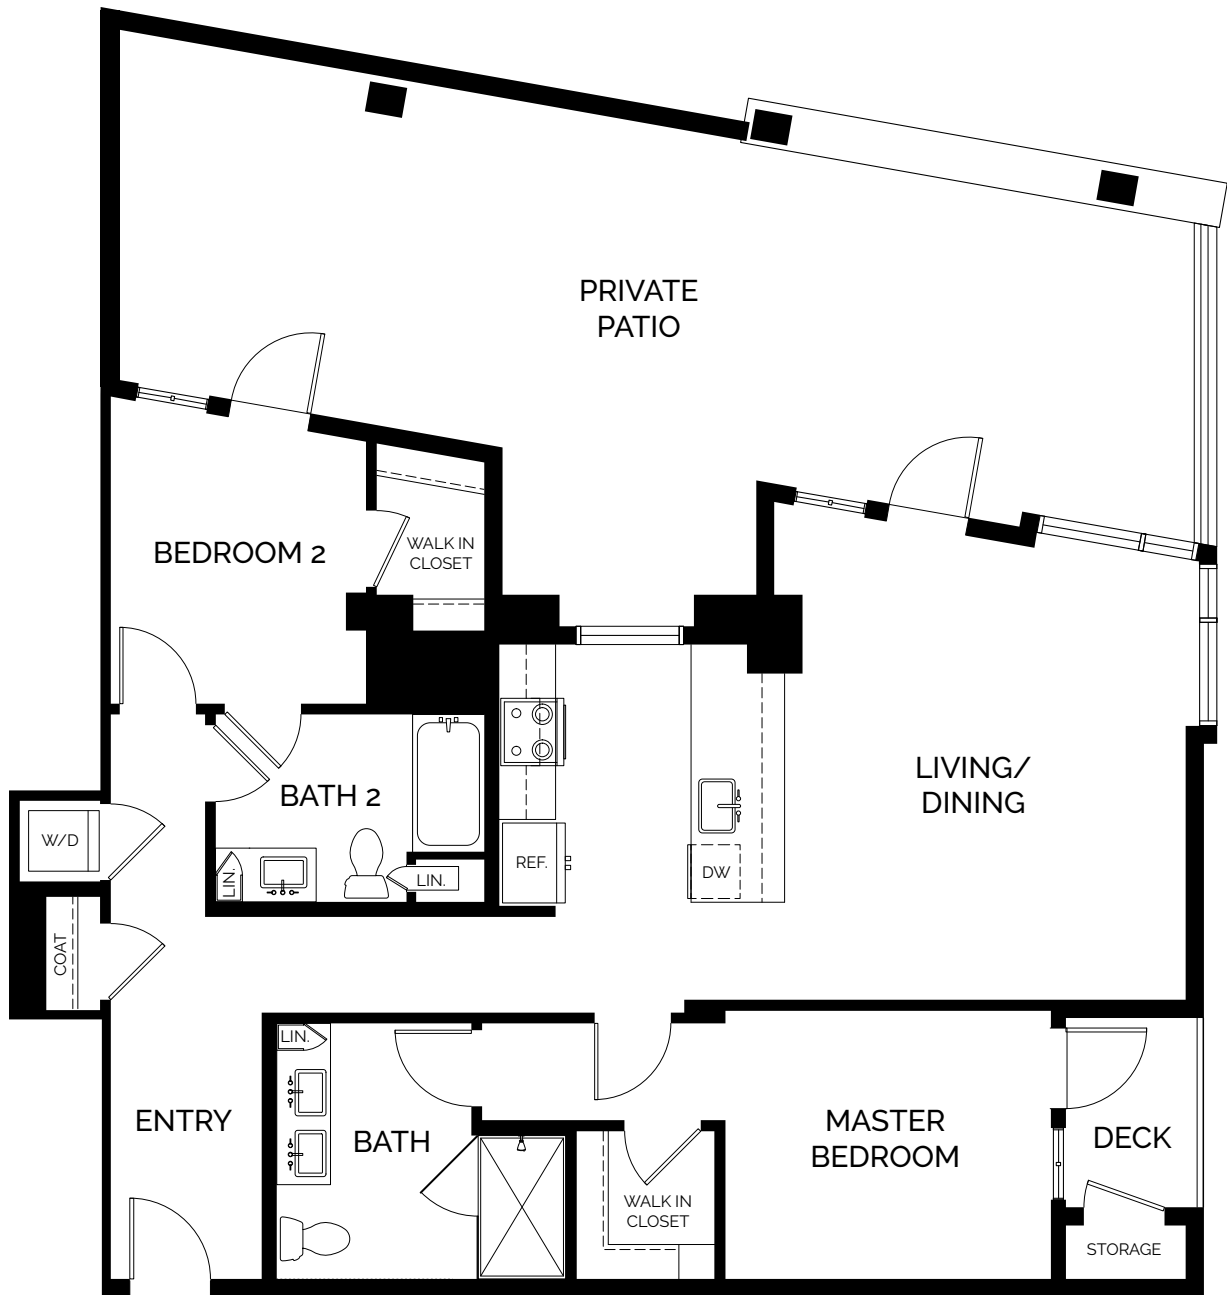

PLAN B4

2 Bedroom / 2 Bath
Approx. 1,181 sq. ft.

ENCORE

All floorplans are for representation only. Dimensions may vary. Not all features are available in every home.

855 Veterans Boulevard
Redwood City, CA