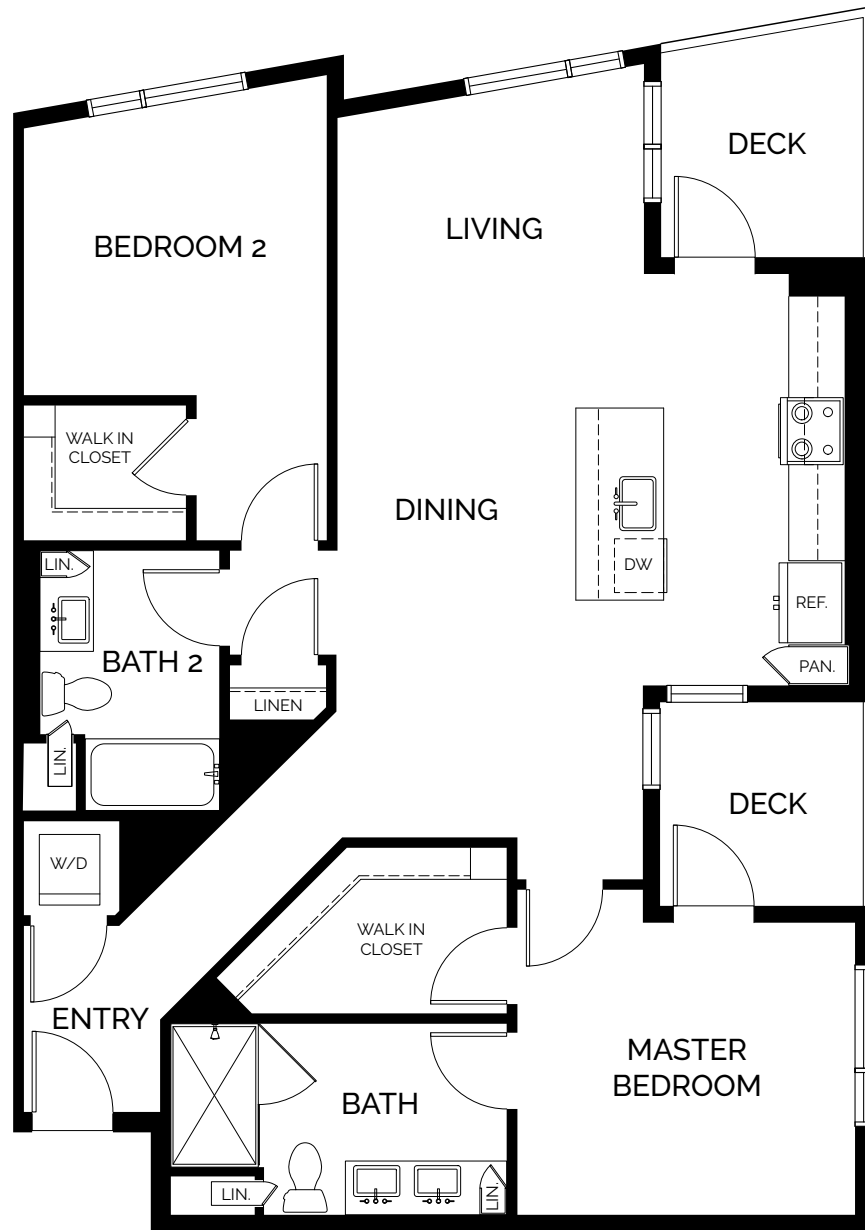

PLAN B2

2 Bedroom / 2 Bath
Approx. 1,236 sq. ft.

ENCORE

All floorplans are for representation only. Dimensions may vary. Not all features are available in every home.

855 Veterans Boulevard
Redwood City, CA

650-474-0400
EncoreRWC.com