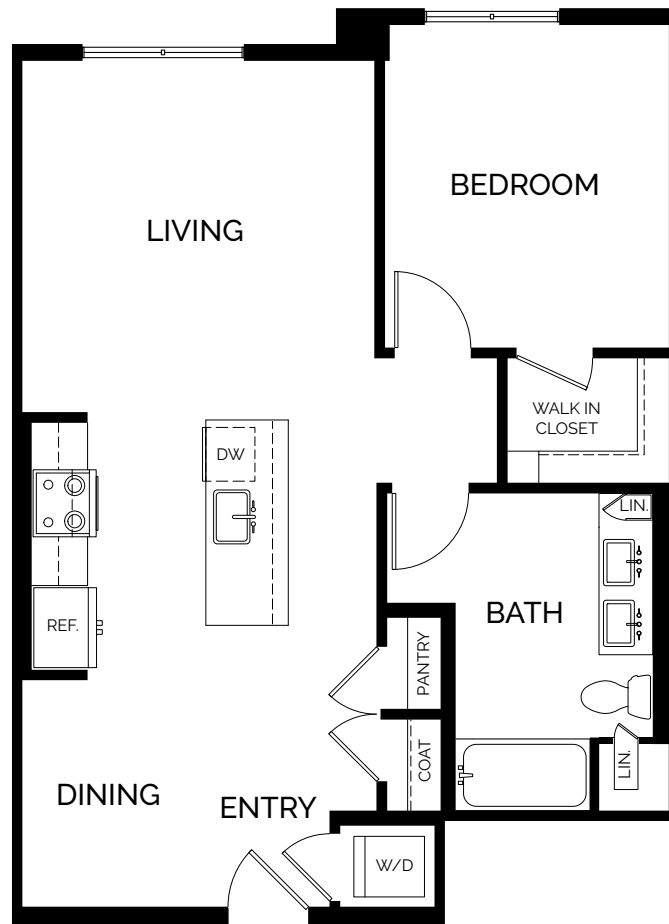

PLAN A4

1 Bedroom / 1 Bath
Approx. 797 sq. ft.

ENCORE

All floorplans are for representation only. Dimensions may vary. Not all features are available in every home.

855 Veterans Boulevard
Redwood City, CA