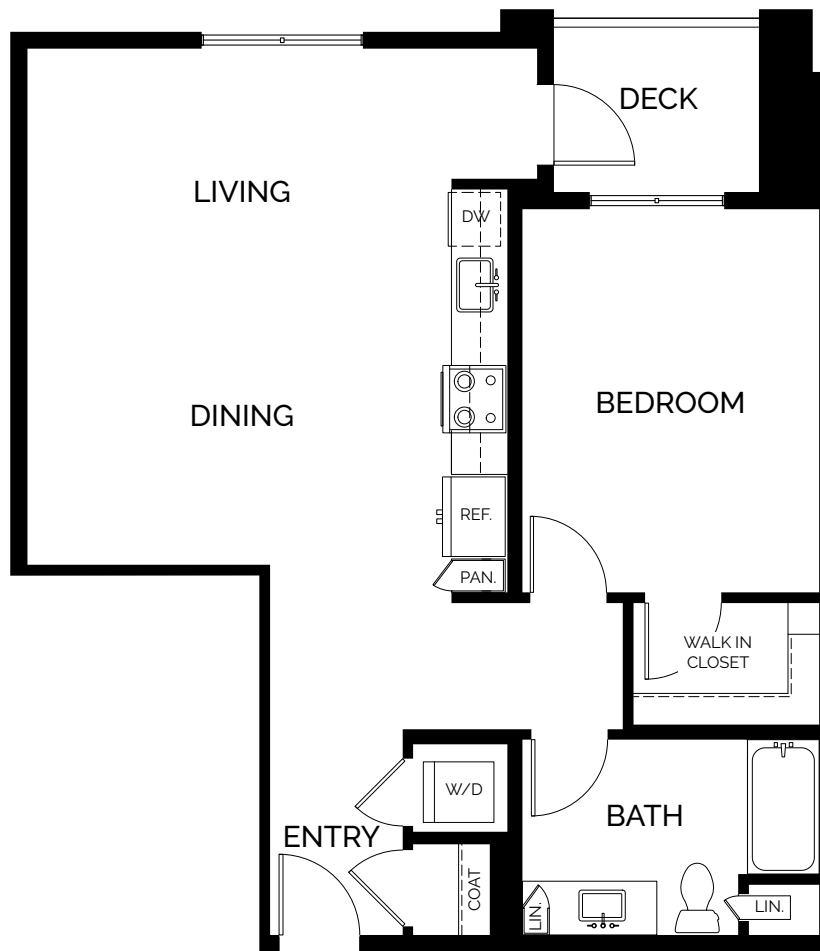

PLAN A3

1 Bedroom / 1 Bath
Approx. 859 sq. ft.

ENCORE

All floorplans are for representation only. Dimensions may vary. Not all features are available in every home.

855 Veterans Boulevard
Redwood City, CA