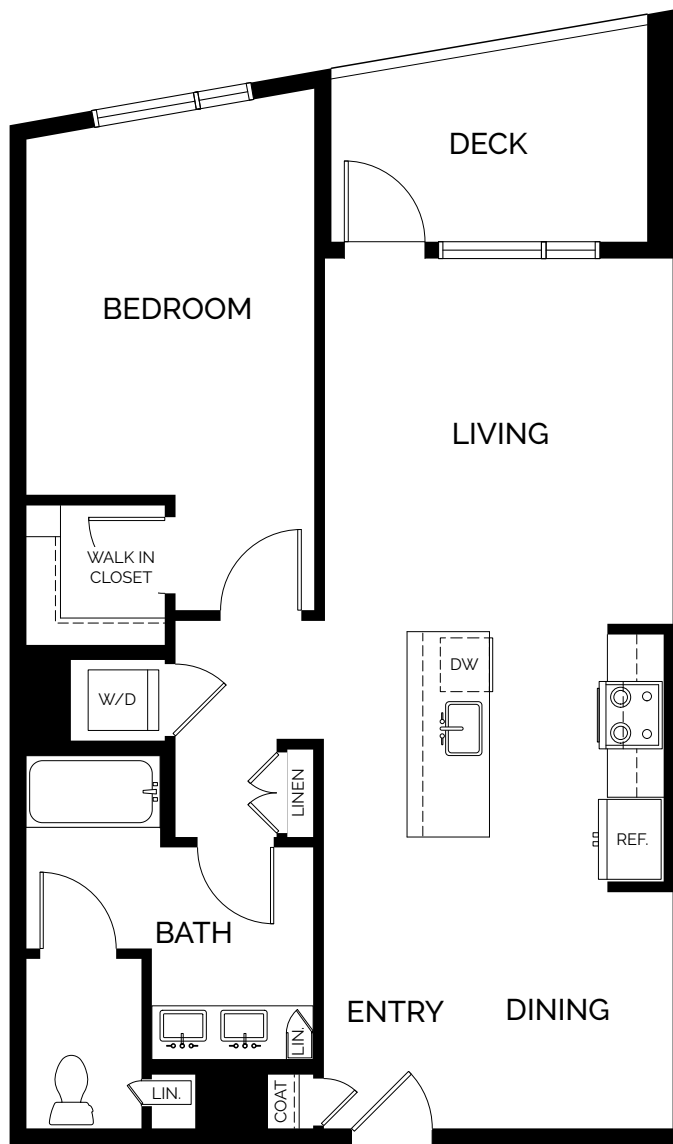

PLAN A2

1 Bedroom / 1 Bath
Approx. 941 sq. ft.

ENCORE

All floorplans are for representation only. Dimensions may vary. Not all features are available in every home.

855 Veterans Boulevard
Redwood City, CA

650-474-0400
EncoreRWC.com